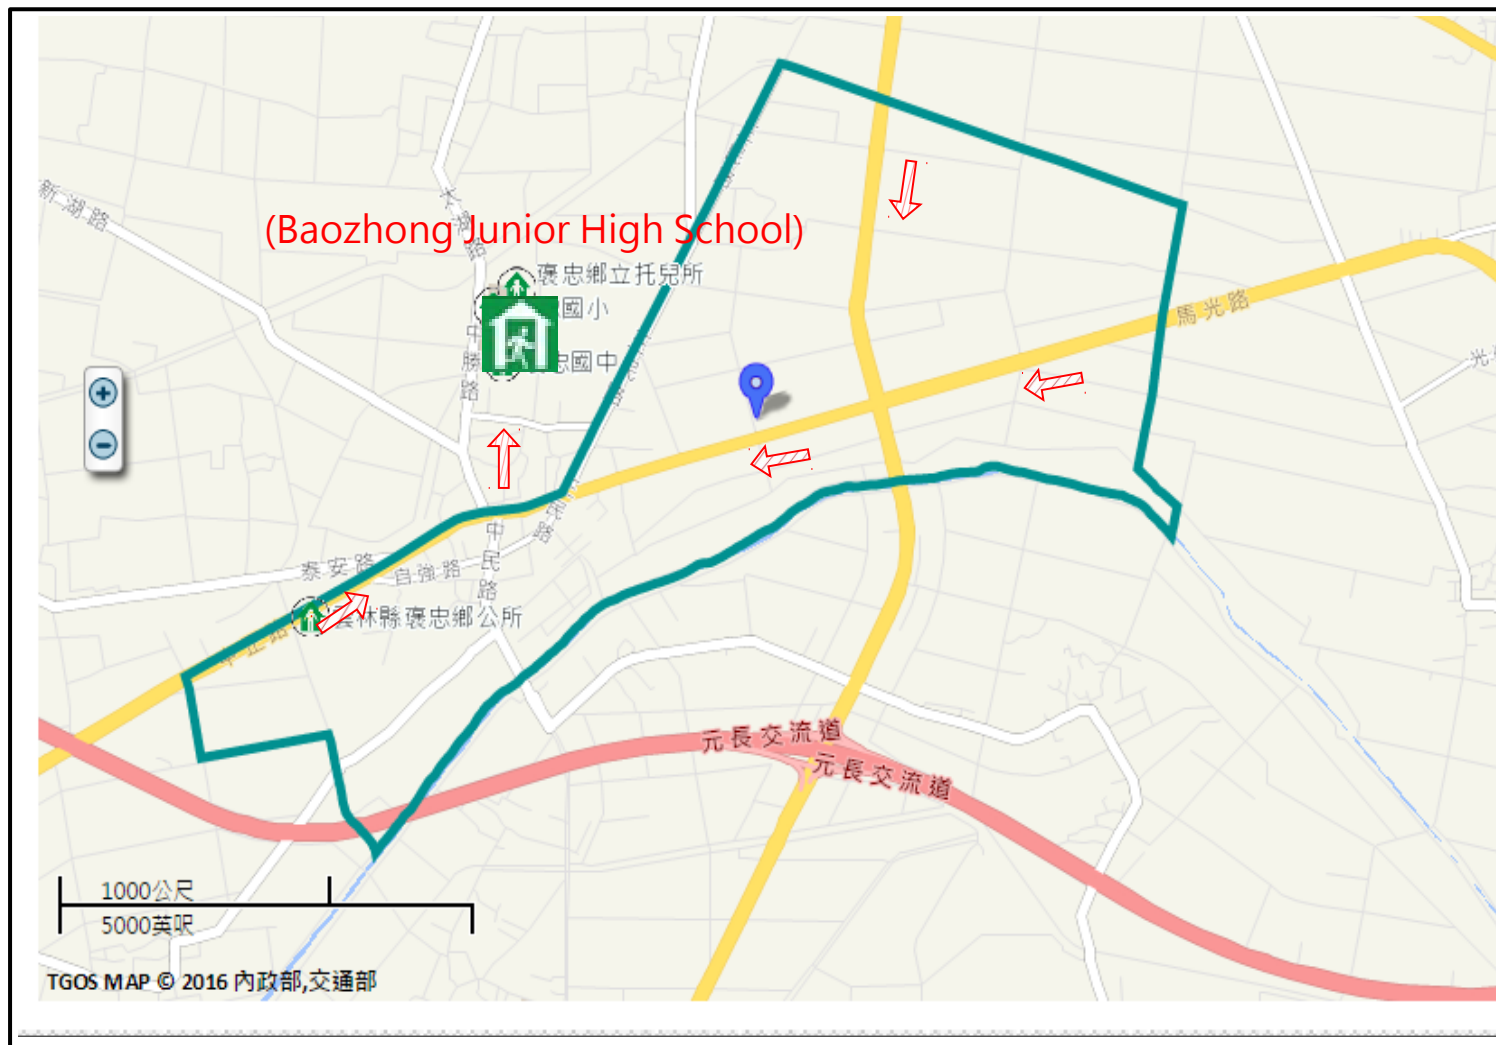

Disaster Prevention Information

Administration Zone

Population : 2,149 people

Emergency notification

Baozhong Township Emergency Operation Center,(EOC)
TEL:05-6972005

Chief of Village: **WU,MING-HE**,(吳明和)

<http://www.wra.gov.tw/>

Directorate General of Highways

<http://www.thb.gov.tw/>

Evacuation Principle

Earthquake: Take refuge at open spaces or parks.

Evacuation Shelter

Shelter: **Baozhong Junior High School** (震)

Accommodate: 94 people

Address: No. 62, Zhongsheng Rd., Baozhong Township, Yunlin County 634 , Taiwan (R.O.C.)

TEL: 05-6972056

Made by **Baozhong** Township Office, August 2022

| Legend | Administrative Boundary | Labelling | Facility | |
|--------|-------------------------|------------------|---------------------------|------------------------|
| | Village Boundary | Evacuation Route | Indoor Evacuation Shelter | Shelter for Earthquake |