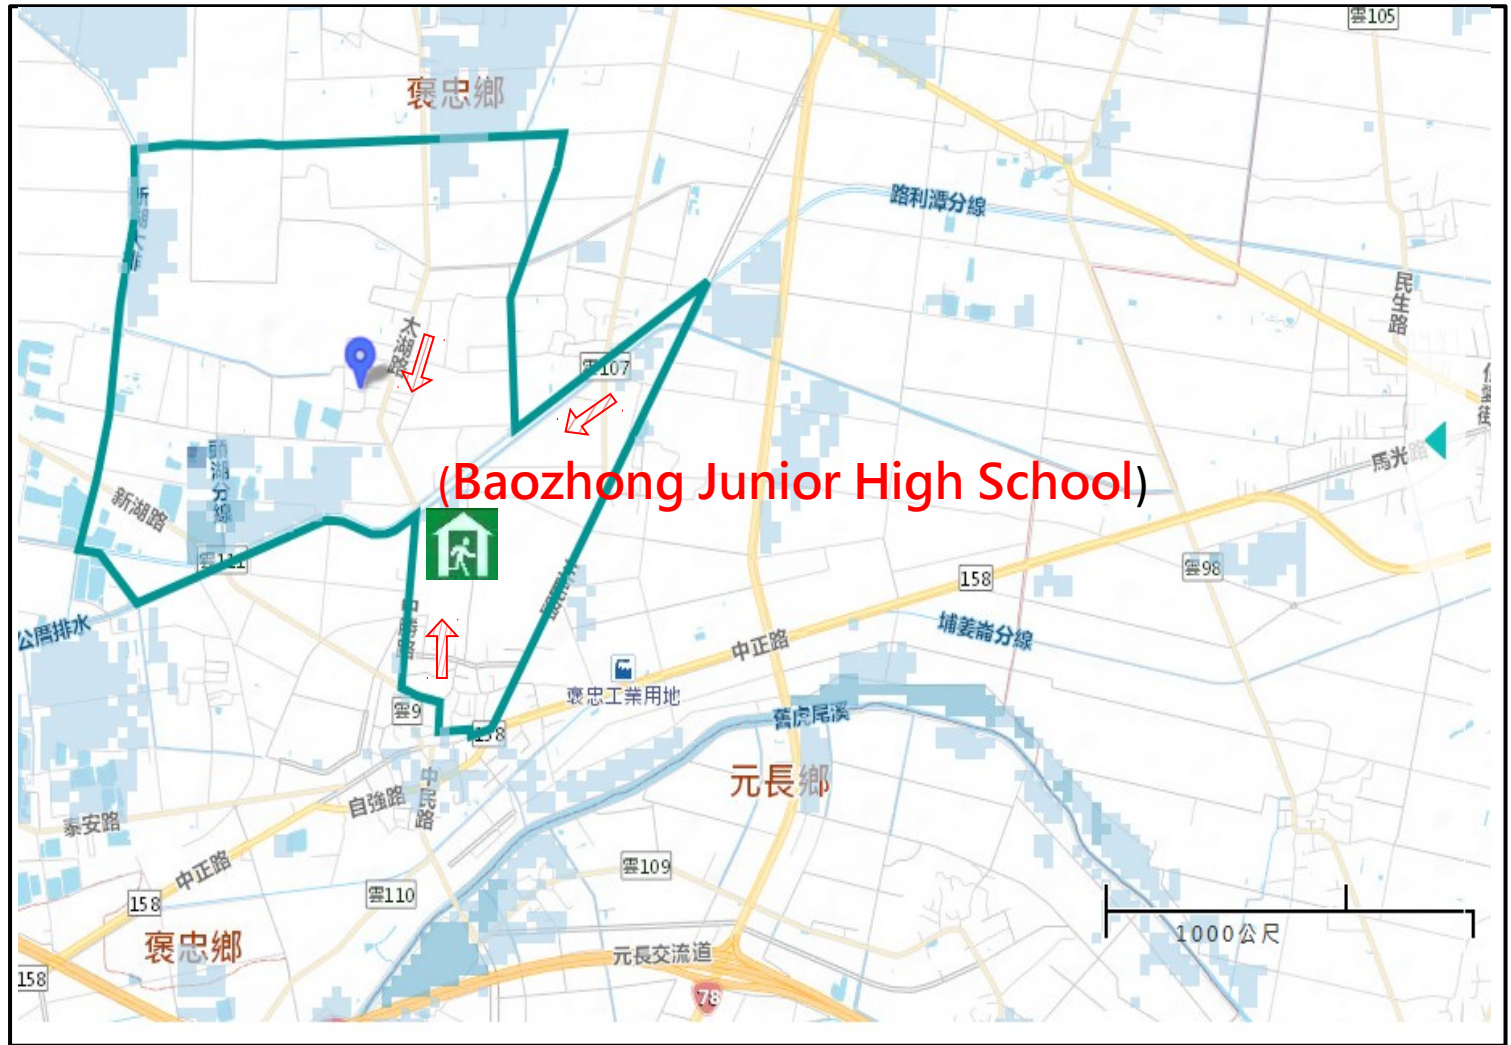

Disaster Prevention Information

Administration Zone

Population : 1,651 people

Emergency notification

Baozhong Township Emergency Operation Center, (EOC)
TEL:05-6972005
Chief of Village: LIAO, HUI-YI, (廖慧義)
Mobile:05-697-6577
Baozhong Police Office
TEL:05-697-2040
Baozhong Fire Department
TEL:05-697-2146

Disaster Prevention Information Website

Soil and Water Conservation Bureau
<http://246.swcb.gov.tw/>
Water Resources Agency
<http://www.wra.gov.tw/>
Directorate General of Highways
<http://www.thb.gov.tw/>

Evacuation Principle

Floods: Vertical refuge. People live in lowlands go to shelters.

Evacuation Shelter

Shelter: Baozhong Junior High School
Accommodate: 94 people
Address: No. 62, Zhongsheng Rd., Baozhong Township, Yunlin County 634, Taiwan (R.O.C.)
TEL: 05-697-2056

Made by Baozhong Township Office, July 2022

Legend	Administrative Boundary	Labelling	Facility	Flood Potential (500mm/24hr)
	Village Boundary	Evacuation Route Shelter for Flood	Indoor Evacuation Shelter Emergency Operation Center, EOC	0.5-1.0 m 1.0-2.0 m 2.0-3.0 m >3.0 m