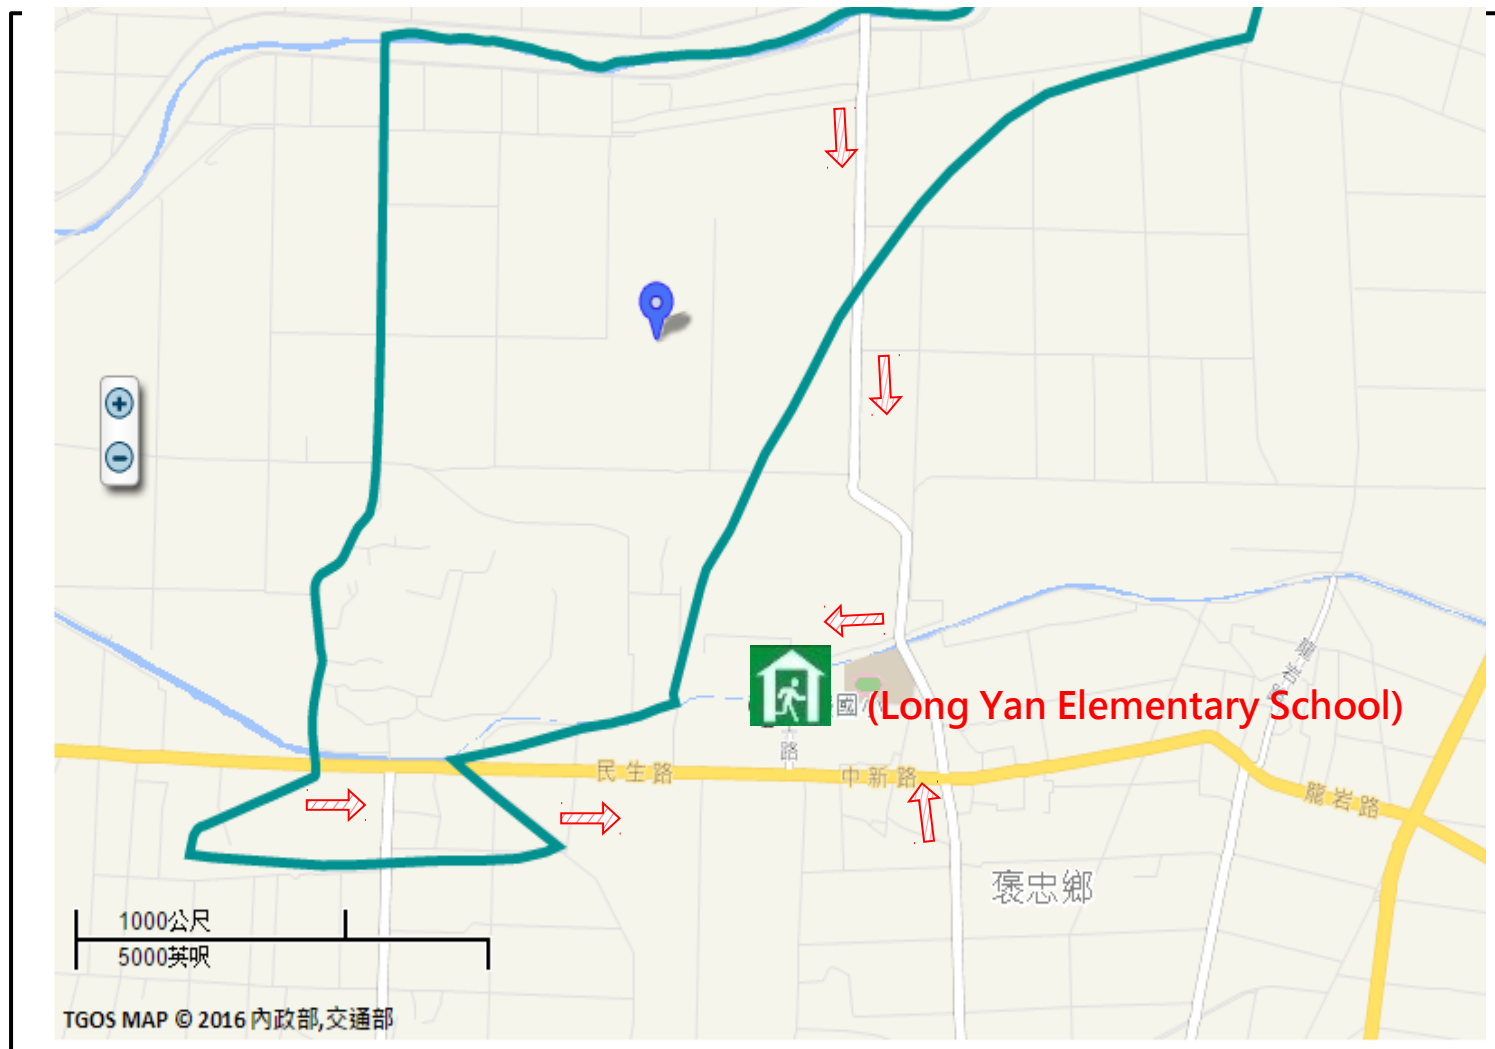

Disaster Prevention Information

Administration Zone

Population : 887 people

Emergency notification

Baozhong Township Emergency Operation Center (EOC)
TEL: 05-6972005

Chief of Village: ZENG, SHU-TOU, (曾樹頭)
Mobile: 05-697-7798

<http://www.wra.gov.tw/>

Directorate General of Highways

<http://www.thb.gov.tw/>

Evacuation Principle

Earthquake: Take refuge at open spaces or parks.

Evacuation Shelter

Shelter: Long Yan Elementary School 

Accommodate: 48 people

Address: No. 15, Ln. 28, Minsheng Rd., Baozhong Township, Yunlin County 634, Taiwan (R.O.C.)

TEL: 05-697-2454

Legend	Administrative Boundary	Labelling	Facility	
	 Village Boundary	 Evacuation Route	 Indoor Evacuation Shelter	
	 Shelter for Earthquake			