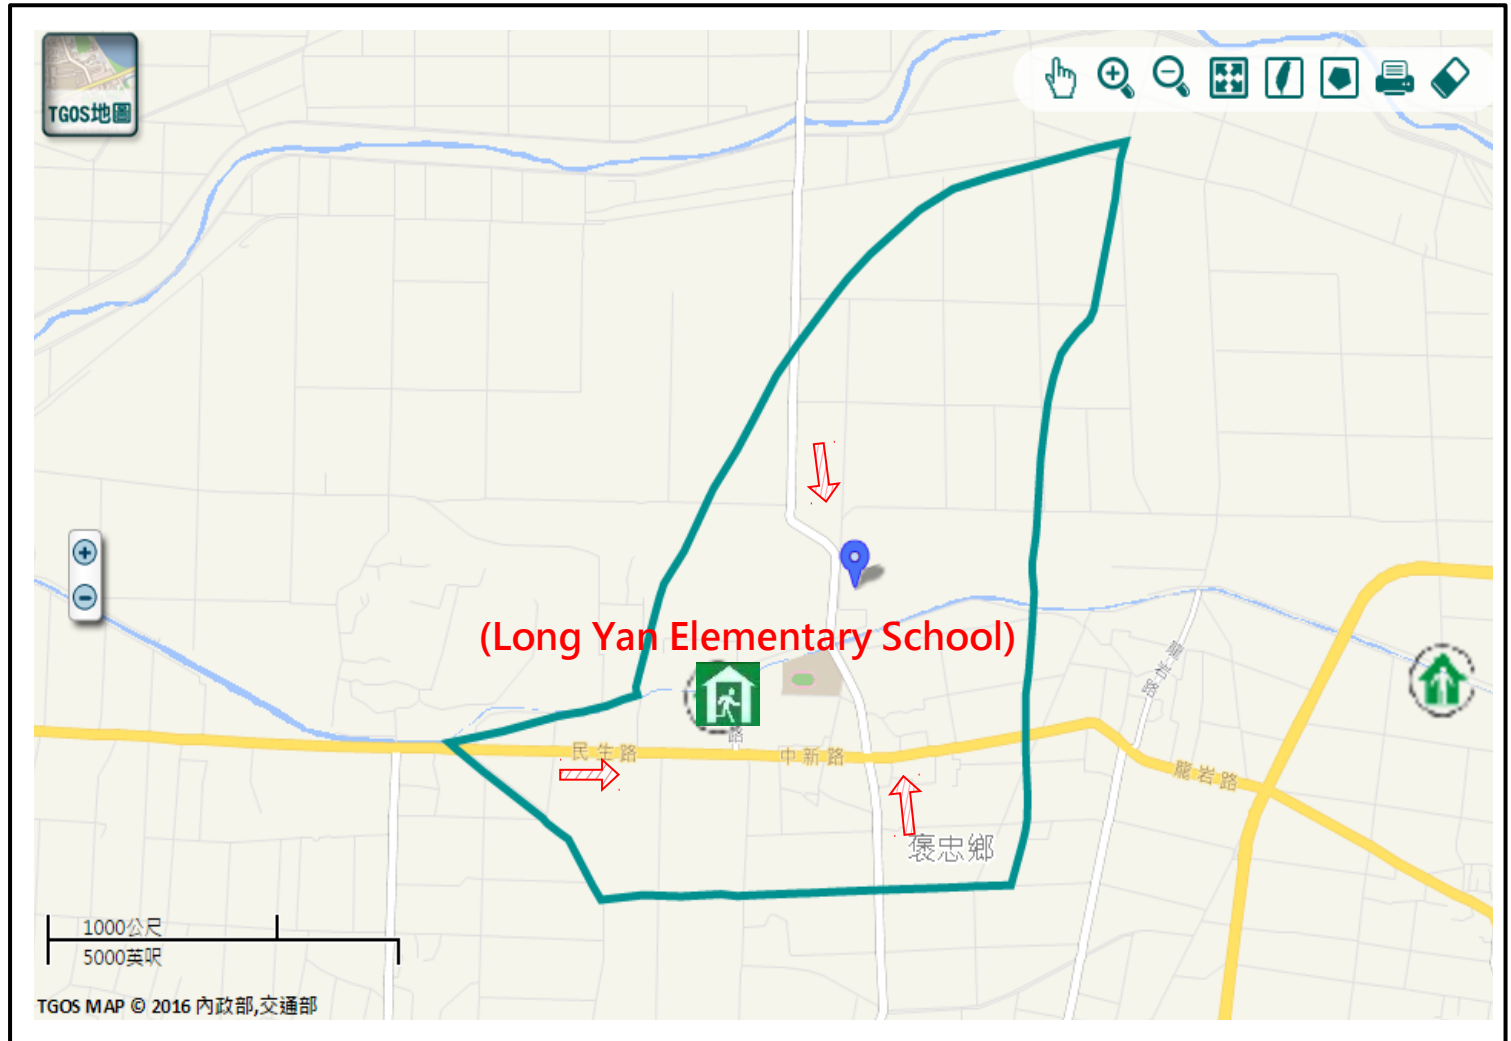

<http://www.wra.gov.tw/>

Directorate General of Highways

<http://www.thb.gov.tw/>

**Evacuation Principle**

Earthquake: Take refuge at open spaces or parks.

**Evacuation Shelter**

Shelter: Long Yan Elementary School

Accommodate: 48 people

Address: No. 15, Ln. 28,  
Minsheng Rd., Baozhong  
Township, Yunlin County  
634, Taiwan (R.O.C.)

TEL: 05-697-2454

Legend	Administrative Boundary	Labelling	Facility	
	Village Boundary	Evacuation Route Shelter for Earthquake	Indoor Evacuation Shelter	