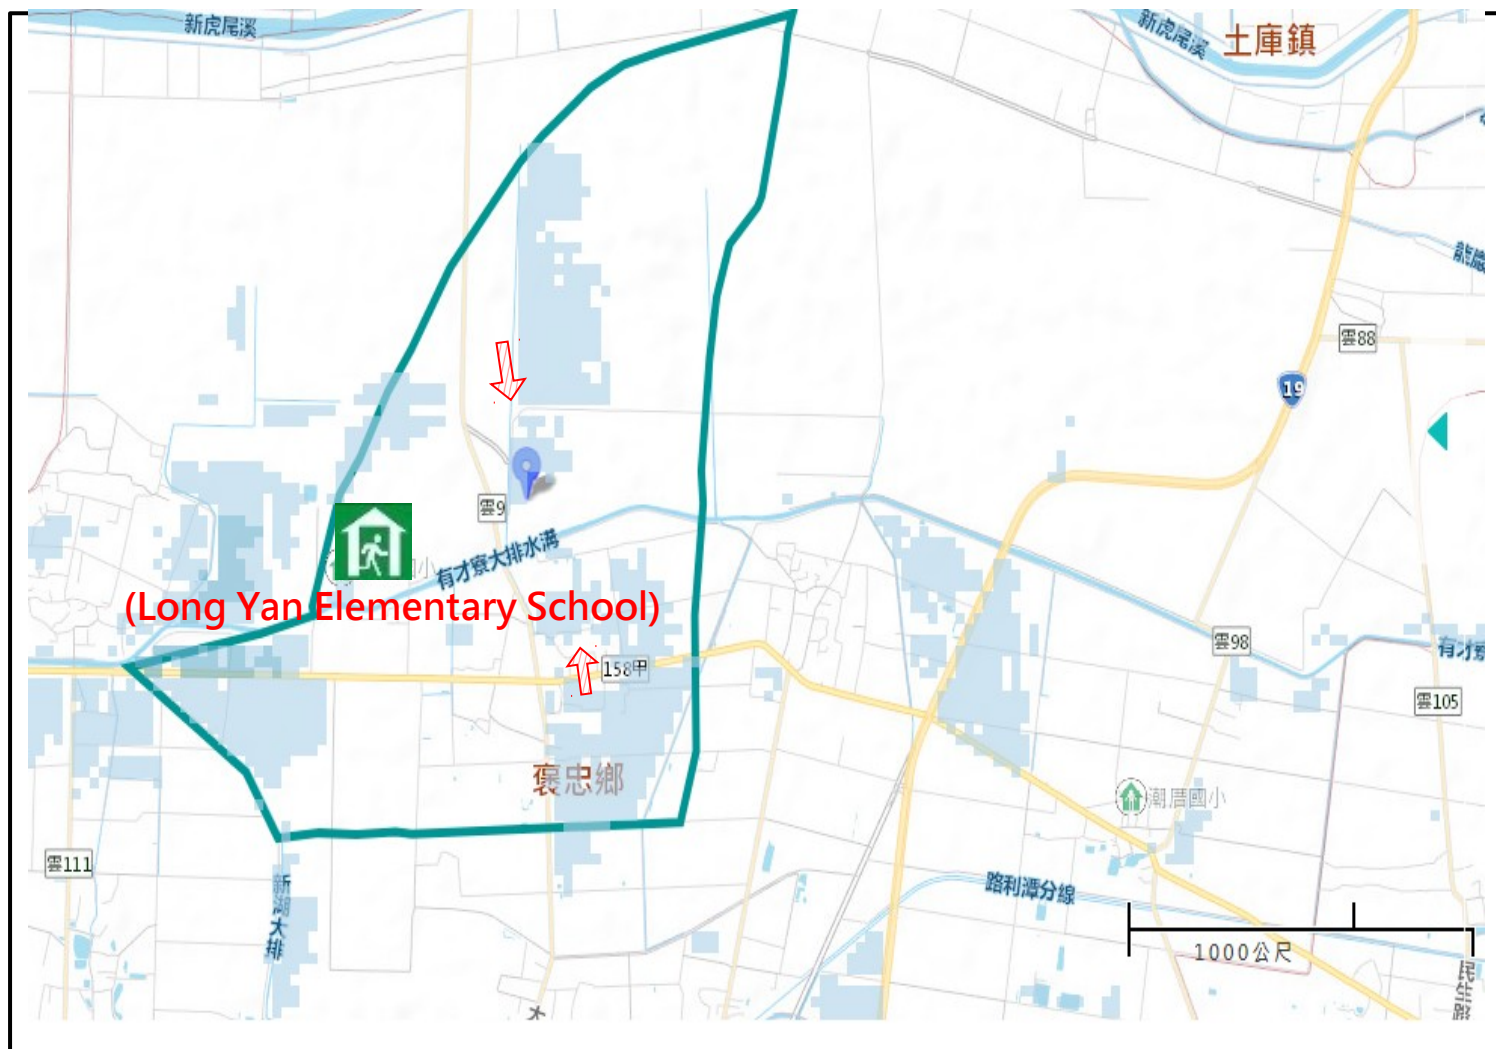

## Evacuation Shelter

Shelter: **Long Yan Elementary School**

Accommodate: 48 people

Address: No. 15, Ln. 28, Minsheng Rd., Baozhong Township, Yunlin County 634, Taiwan (R.O.C.)

TEL: 05-697-2454

Made by **Baozhong** Township Office, May 2022