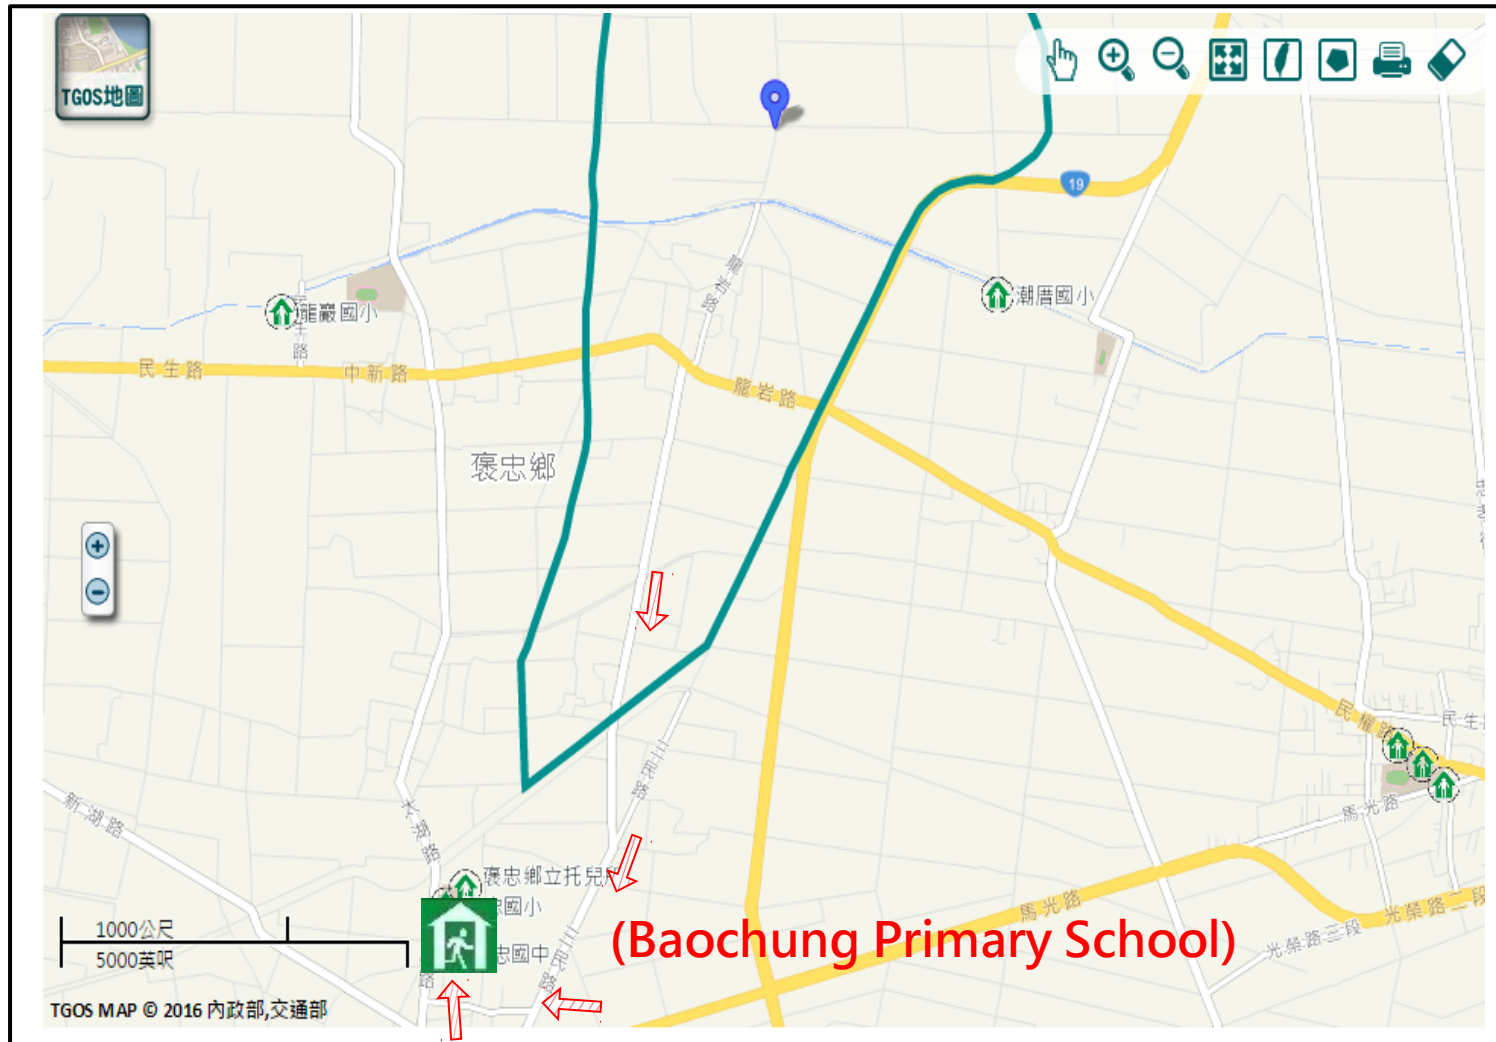

**Disaster Prevention Information Administration Zone**

Population : 1,303 people

**Emergency notification**

**Baozhong Township Emergency Operation Center (EOC)**  
TEL: 05-6972005

Chief of Village: **ZHUANG, QING-RONG** (莊清榮)  
Mobile: 05-697-1542

<http://www.wra.gov.tw/>

Directorate General of Highways

<http://www.thb.gov.tw/>

**Evacuation Principle**

Earthquake: Take refuge at open spaces or parks.

**Evacuation Shelter**

Shelter: **Baochung Primary School** (12-15 Neighborhood) (震)

Accommodate: 245 people

Address: No. 72, Zhongsheng Rd., Baozhong Township, Yunlin County 634, Taiwan (R.O.C.)

TEL: 05-697-2054

Made by **Baozhong Township Office**, August 2022

Legend	Administrative Boundary	Labelling	Facility	
	Village Boundary	Evacuation Route	Indoor Evacuation Shelter	
	Shelter for Earthquake			