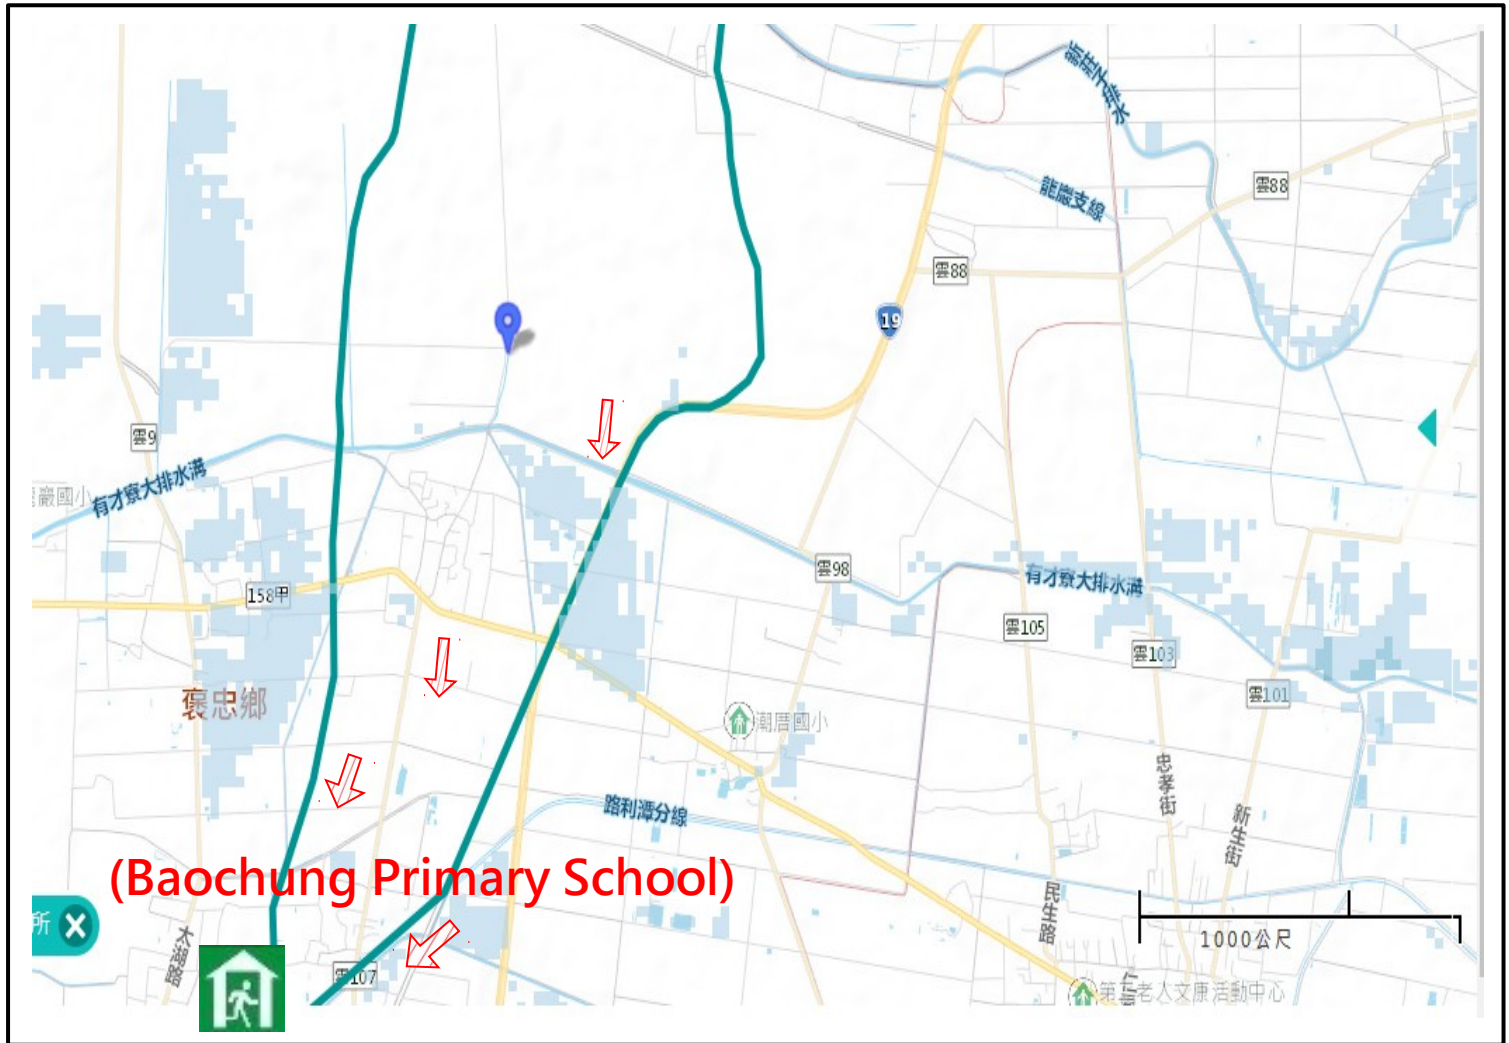

Disaster Prevention Information

Administration Zone

Population : 1,303 people

Emergency notification

Baozhong Township Emergency Operation Center,(EOC)
TEL:05-6972005

Chief of Village: ZHUANG,QING-RONG,(莊清榮)
Mobile:05-697-1542

Accommodate: 245 people

Address:No. 72, Zhongsheng Rd., Baozhong Township, Yunlin County 634 , Taiwan(R.O.C.)

TEL: 05-697-2054

Made by Baozhong Township Office, May 2022

Legend	Administrative Boundary	Labelling	Facility	Flood Potential (500mm/24hr)
	 Village Boundary	 Evacuation Route	 Indoor Evacuation Shelter	 0.5-1.0 m
		 Shelter for Flood	 Emergency Operation Center, EOC	 1.0-2.0 m
				 2.0-3.0 m
				 >3.0 m