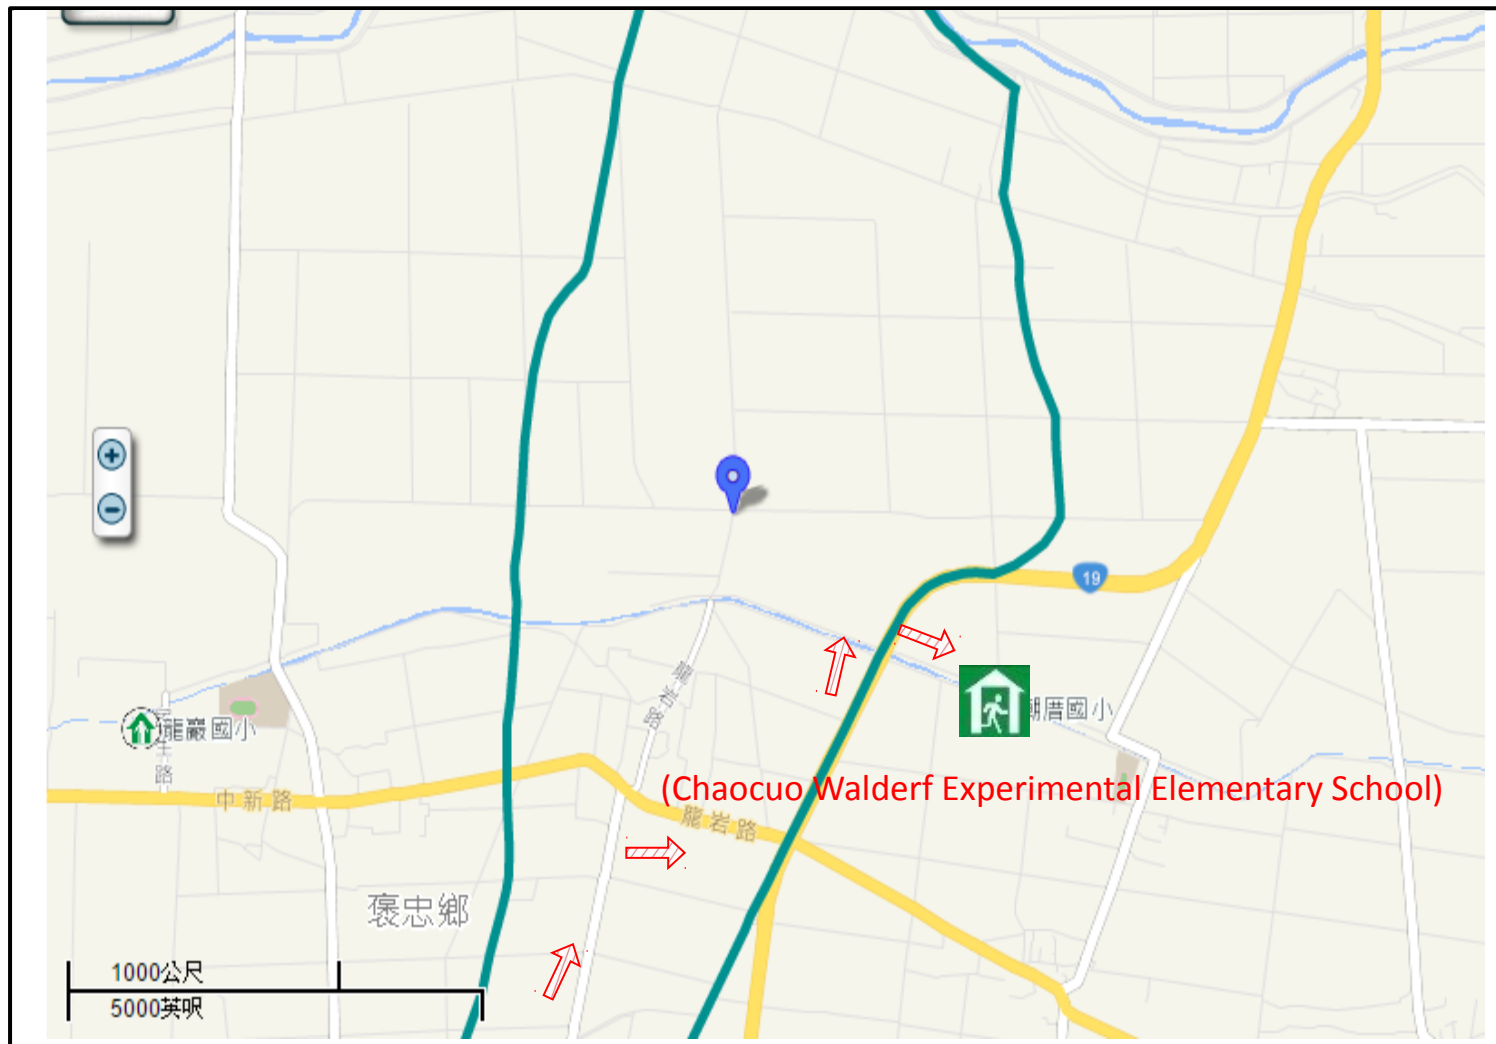

**Disaster Prevention Information**

**Administration Zone**

Population : 1,303 people

**Emergency notification**

Baozhong Township Emergency Operation Center,(EOC)  
TEL:05-6972005

Chief of Village: ZHUANG,QING-RONG,(莊清榮)  
Mobile:05-697-1542

<http://www.wra.gov.tw/>

Directorate General of Highways

<http://www.thb.gov.tw/>

**Evacuation Principle**

Earthquake: Take refuge at open spaces or parks.

**Evacuation Shelter**

Shelter: Chaocuo Walderf Experimental Elementary School (1-11Neighborhood)

Accommodate: 33 people

Address:No. 96, Chaocuo, Baozhong Township, Yunlin County 634 , Taiwan (R.O.C.)

TEL: 05-697-2644

Made by Baozhong Township Office, August 2022

Legend	Administrative Boundary	Labelling	Facility	
	Village Boundary	Evacuation Route	Indoor Evacuation Shelter	
	Shelter for Earthquake			