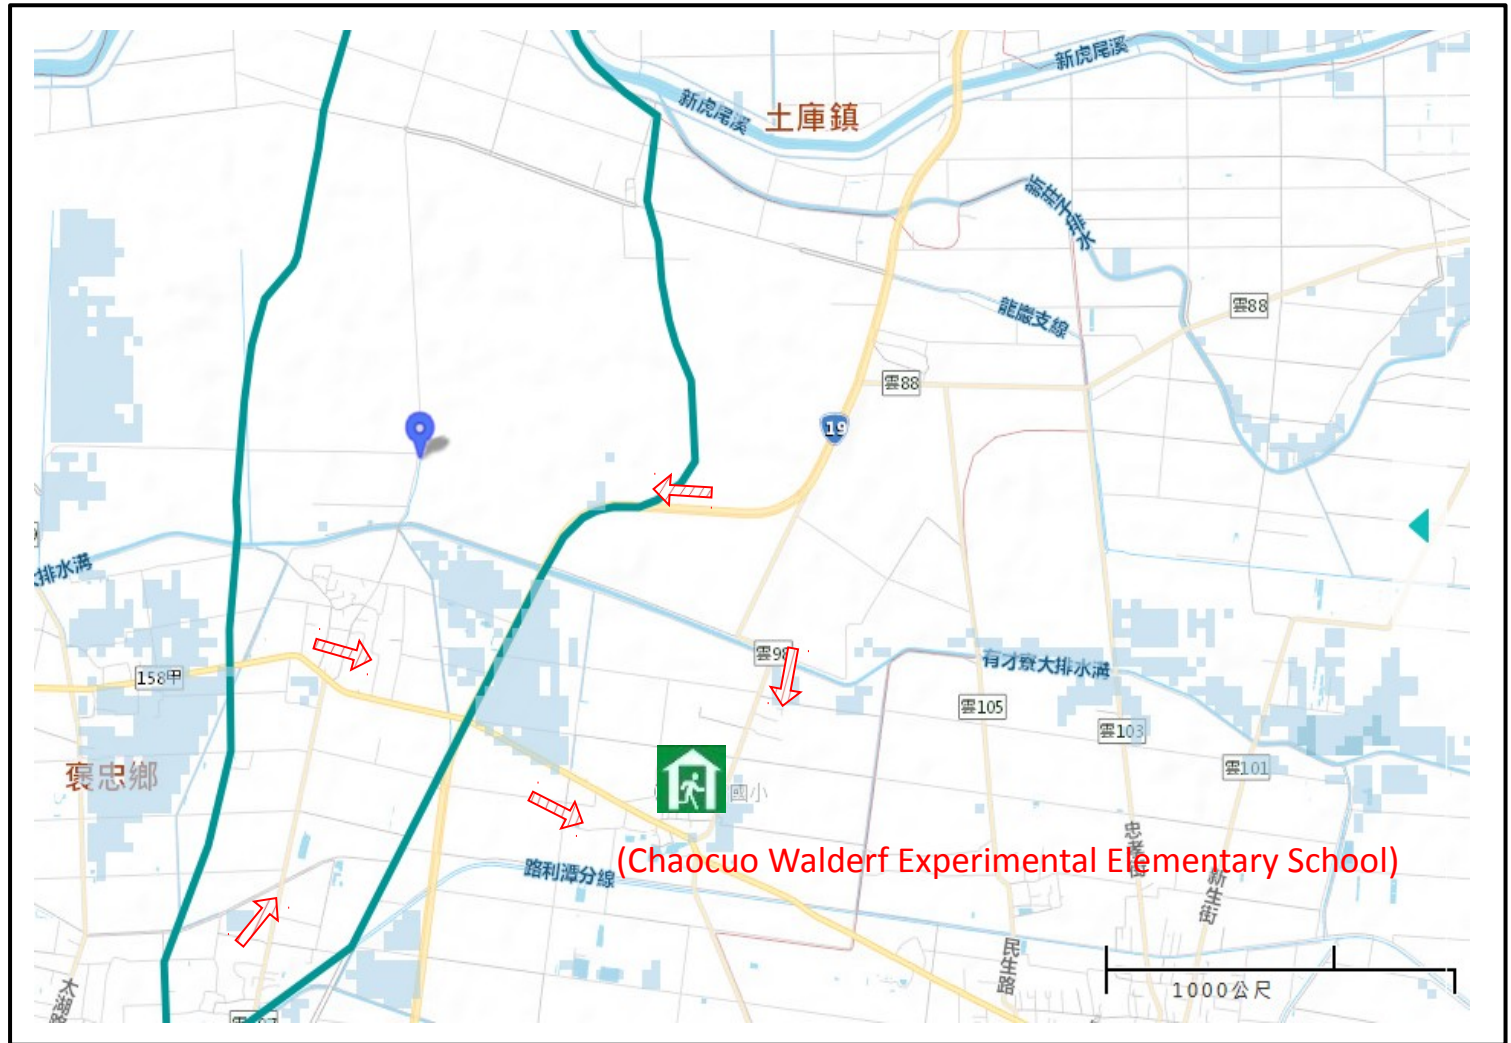

**Disaster Prevention Information**

**Administration Zone**

Population : 1,303 people

**Emergency notification**

Baozhong Township Emergency Operation Center (EOC)  
TEL: 05-6972005

Chief of Village: ZHUANG, QING-RONG (莊清榮)  
Mobile: 05-697-1542

<http://www.wra.gov.tw/>

Directorate General of Highways

<http://www.thb.gov.tw/>

**Evacuation Principle**

Floods: Vertical refuge. People live in lowlands go to shelters.

**Evacuation Shelter**

Shelter: Chaocuo Walderf Experimental Elementary School (1-11 Neighborhood)

Accommodate: 33 people  
Address: No. 96, Chaocuo, Baozhong Township, Yunlin County 634, Taiwan (R.O.C.)

TEL: 05-697-2644

Made by Baozhong Township Office, May 2022

Legend	Administrative Boundary	Labelling	Facility	Flood Potential (500mm/24hr)
	Village Boundary	Evacuation Route Shelter for Flood	Indoor Evacuation Shelter Emergency Operation Center, EOC	0.5-1.0 m 1.0-2.0 m 2.0-3.0 m >3.0 m